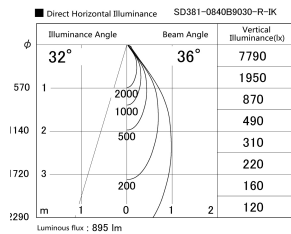

Item no. SD381-0840B9030-R-IK

Series Name: Clady versa R-G tracklight
(In track) (SD381-R-IK)

Installation	Track mount	
Type	Extra	high-efficiency tracklight
Fixture wattage	7.5W	
Beam angle	38deg	
Color Temp.	3000K	
CRI	Ra>90	
Luminous	838 lm	
Body	Die-castaluminumalloy	
Body finish	Black	
Trim finish	Black	
Reflector finish	N/A	
IP Rate	IP20	
Light source	COB module	
Input Voltage	AC220~240V	
Dimming Type	Non-Dimmable	
Certificate	CE,CCC	
Cut Hole	N/A	