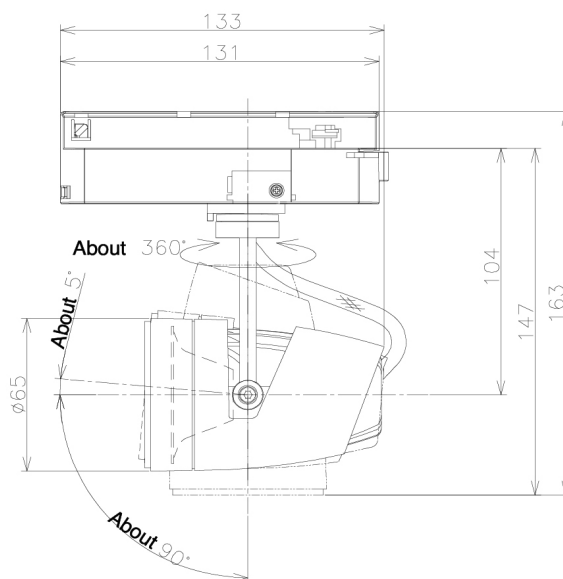

Item no. SD381-0840B9030-R-IK

Series Name: Clady versa R-G tracklight
(In track) (SD381-R-IK)

LED

Installation	Track mount
Type	Extra high-efficiency tracklight
Fixture wattage	7.5W
Beam angle	38deg
Color Temp.	3000K
CRI	Ra>90
Luminous	838 lm
Body	Die-castaluminumalloy
Body finish	Black
Trim finish	Black
Reflector finish	N/A
IP Rate	IP20
Light source	COB module
Input Voltage	AC220~240V
Dimming Type	Non-Dimmable
Certificate	CE,CCC
Cut Hole	N/A