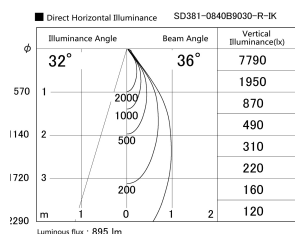

Item no. SD381-0840B9030-R-IK

Series Name: Clady versa R-G tracklight
(In track) (SD381-R-IK)

LED

Installation	Track mount
Type	Extra high-efficiency tracklight
Fixture wattage	7.5W
Beam angle	38deg
Color Temp.	3000K
CRI	Ra>90
Luminous	838 lm
Body	Die-castaluminumalloy
Body finish	Black
Trim finish	Black
Reflector finish	N/A
IP Rate	IP20
Light source	COB module
Input Voltage	AC220~240V
Dimming Type	Non-Dimmable
Certificate	CE,CCC
Cut Hole	N/A