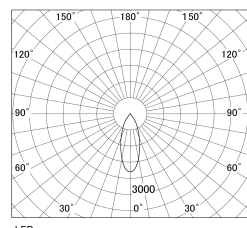

Item no. SD381-0840B9030-R-IK

Series Name: Clady versa R-G tracklight
(In track) (SD381-R-IK)

LED

Installation	Track mount
Type	Extra high-efficiency tracklight
Fixture wattage	7.5W
Beam angle	38deg
Color Temp.	3000K
CRI	Ra>90
Luminous	838 lm
Body	Die-castaluminumalloy
Body finish	Black
Trim finish	Black
Reflector finish	N/A
IP Rate	IP20
Light source	COB module
Input Voltage	AC220~240V
Dimming Type	Non-Dimmable
Certificate	CE,CCC
Cut Hole	N/A