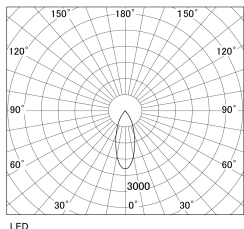

Item no. SD381-0840B9030-R-IK

Series Name: Clady versa R-G tracklight
(In track) (SD381-R-IK)

Installation	Track mount	
Type	Extra	high-efficiency tracklight
Fixture wattage	7.5W	
Beam angle	38deg	
Color Temp.	3000K	
CRI	Ra>90	
Luminous	838 lm	
Body	Die-castaluminumalloy	
Body finish	Black	
Trim finish	Black	
Reflector finish	N/A	
IP Rate	IP20	
Light source	COB module	
Input Voltage	AC220~240V	
Dimming Type	Non-Dimmable	
Certificate	CE,CCC	
Cut Hole	N/A	