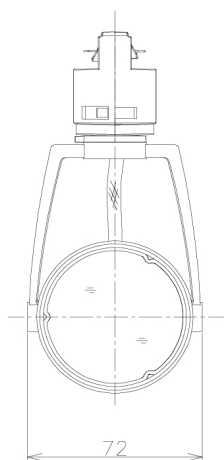

Item no. SD381-0840B9030-R-IK

Series Name: Clady versa R-G tracklight
(In track) (SD381-R-IK)

LED

Installation	Track mount
Type	Extra high-efficiency tracklight
Fixture wattage	7.5W
Beam angle	38deg
Color Temp.	3000K
CRI	Ra>90
Luminous	838 lm
Body	Die-castaluminumalloy
Body finish	Black
Trim finish	Black
Reflector finish	N/A
IP Rate	IP20
Light source	COB module
Input Voltage	AC220~240V
Dimming Type	Non-Dimmable
Certificate	CE,CCC
Cut Hole	N/A