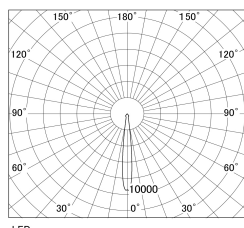

Item no. SD381-3515B9035-R-IK

Series Name: Clady versa R-G tracklight  
(In track) (SD381-R-IK)

■ Direct Horizontal Illuminance SD381-3515B9035-R-IK

φ	Illuminance Angle	Beam Angle	Vertical Illuminance(Lx)
190	11°	12°	147760
380	50000		36940
570	20000		16420
770	10000		9240
	5000		5910
			4100
			3020
			2310

Luminous flux : 3910 lm

Installation	Track mount
Type	Extra high-efficiency tracklight
Fixture wattage	36W
Beam angle	12deg
Color Temp.	3500K
CRI	Ra>90
Luminous	3909 lm
Body	Die-castaluminumalloy
Body finish	Black
Trim finish	Black
Reflector finish	N/A
IP Rate	IP20
Light source	COB module
Input Voltage	AC220~240V
Dimming Type	Non-Dimmable
Certificate	CE,CCC
Cut Hole	N/A