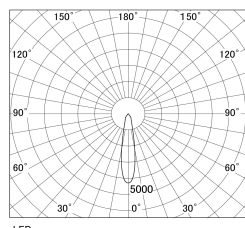

Item no. SD381-3520B9035-R-IK

Series Name: Clady versa R-G tracklight
(In track) (SD381-R-IK)

■ Direct Horizontal Illuminance SD381-3520B9035-R-IK

φ	Illuminance Angle	Beam Angle	Vertical Illuminance(Lx)
	20°	21°	72560
350	20000		18140
700	10000		8060
1050	5000		4540
1410	2000		2900
			2020
			1480
			1130

Luminous flux : 4215 lm

Installation	Track mount
Type	Extra high-efficiency tracklight
Fixture wattage	36W
Beam angle	21deg
Color Temp.	3500K
CRI	Ra>90
Luminous	4214 lm
Body	Die-castaluminumalloy
Body finish	Black
Trim finish	Black
Reflector finish	N/A
IP Rate	IP20
Light source	COB module
Input Voltage	AC220~240V
Dimming Type	Non-Dimmable
Certificate	CE,CCC
Cut Hole	N/A