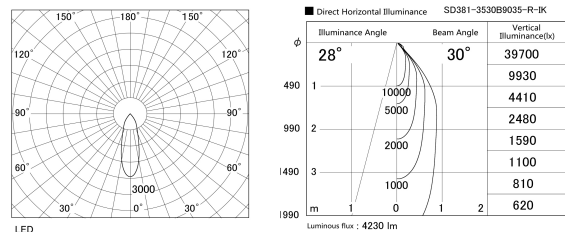

Item no. SD381-3530B9035-R-IK

Series Name: Clady versa R-G tracklight
(In track) (SD381-R-IK)

Installation	Track mount
Type	Extra high-efficiency tracklight
Fixture wattage	36W
Beam angle	30deg
Color Temp.	3500K
CRI	Ra>90
Luminous	4229 lm
Body	Die-castaluminumalloy
Body finish	Black
Trim finish	Black
Reflector finish	N/A
IP Rate	IP20
Light source	COB module
Input Voltage	AC220~240V
Dimming Type	Non-Dimmable
Certificate	CE,CCC
Cut Hole	N/A