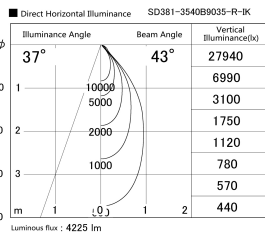

Item no. SD381-3540B9035-R-IK

Series Name: Clady versa R-G tracklight
(In track) (SD381-R-IK)

Installation	Track mount
Type	Extra high-efficiency tracklight
Fixture wattage	36W
Beam angle	43deg
Color Temp.	3500K
CRI	Ra>90
Luminous	4225 lm
Body	Die-castaluminumalloy
Body finish	Black
Trim finish	Black
Reflector finish	N/A
IP Rate	IP20
Light source	COB module
Input Voltage	AC220~240V
Dimming Type	Non-Dimmable
Certificate	CE,CCC
Cut Hole	N/A