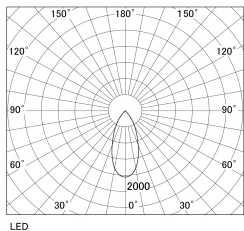

Item no. SD381-3540B9035-R-IK

Series Name: Clady versa R-G tracklight
(In track) (SD381-R-IK)

Installation	Track mount
Type	Extra high-efficiency tracklight
Fixture wattage	36W
Beam angle	43deg
Color Temp.	3500K
CRI	Ra>90
Luminous	4225 lm
Body	Die-castaluminumalloy
Body finish	Black
Trim finish	Black
Reflector finish	N/A
IP Rate	IP20
Light source	COB module
Input Voltage	AC220~240V
Dimming Type	Non-Dimmable
Certificate	CE,CCC
Cut Hole	N/A