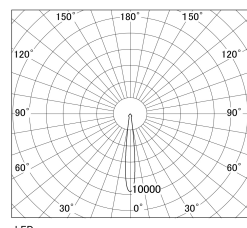

Item no. SD381-2815B9035-R-IK

Series Name: Clady versa R-G tracklight
(In track) (SD381-R-IK)

■ Direct Horizontal Illuminance SD381-2815B9035-R-IK

φ	Illuminance Angle	Beam Angle	Vertical Illuminance(Lx)
	11°	12°	122240
190	50000		30560
	20000		13580
380	10000		7640
			4890
570	5000		3400
			2490
770			1910

Luminous flux : 3180 lm

LED

Installation	Track mount
Type	Extra high-efficiency tracklight
Fixture wattage	28W
Beam angle	12deg
Color Temp.	3500K
CRI	Ra>90
Luminous	3158 lm
Body	Die-castaluminumalloy
Body finish	Black
Trim finish	Black
Reflector finish	N/A
IP Rate	IP20
Light source	COB module
Input Voltage	AC220~240V
Dimming Type	Non-Dimmable
Certificate	CE,CCC
Cut Hole	N/A