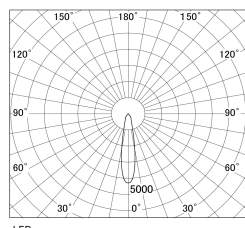

Item no. SD381-2820B9035-R-IK

Series Name: Clady versa R-G tracklight
(In track) (SD381-R-IK)

■ Direct Horizontal Illuminance SD381-2820B9035-R-IK

φ	Illuminance Angle	Beam Angle	Vertical Illuminance(Lx)
	20°	21°	58620
350	20000		14650
700	10000		6510
1050	5000		3660
1410	2000		2340
			1630
			1200
			920

Luminous flux : 3405 lm

Installation	Track mount
Type	Extra high-efficiency tracklight
Fixture wattage	28W
Beam angle	21deg
Color Temp.	3500K
CRI	Ra>90
Luminous	3404 lm
Body	Die-castaluminumalloy
Body finish	Black
Trim finish	Black
Reflector finish	N/A
IP Rate	IP20
Light source	COB module
Input Voltage	AC220~240V
Dimming Type	Non-Dimmable
Certificate	CE,CCC
Cut Hole	N/A