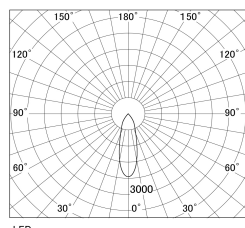

Item no. SD381-2830B9035-R-IK

Series Name: Clady versa R-G tracklight
(In track) (SD381-R-IK)

■ Direct Horizontal Illuminance SD381-2830B9035-R-IK

φ	Illuminance Angle	Beam Angle	Vertical Illuminance(Lx)
	28°	30°	32080
490	10000	5000	8020
990	2000		3560
1490	1000		2000
1990			1280
			890
			650
			500

Luminous flux : 3415 lm

Installation	Track mount
Type	Extra high-efficiency tracklight
Fixture wattage	28W
Beam angle	30deg
Color Temp.	3500K
CRI	Ra>90
Luminous	3417 lm
Body	Die-castaluminumalloy
Body finish	Black
Trim finish	Black
Reflector finish	N/A
IP Rate	IP20
Light source	COB module
Input Voltage	AC220~240V
Dimming Type	Non-Dimmable
Certificate	CE,CCC
Cut Hole	N/A