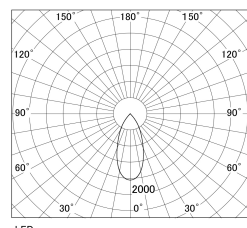

Item no. SD381-2840B9035-R-IK

Series Name: Clady versa R-G tracklight
(In track) (SD381-R-IK)

■ Direct Horizontal Illuminance SD381-2840B9035-R-IK

| φ | Illuminance Angle | Beam Angle | Vertical Illuminance(Lx) |
|---|-------------------|------------|--------------------------|
| | 37° | 43° | 22580 |
| 1 | 10000 | | 5640 |
| | 5000 | | 2510 |
| 2 | 2000 | | 1410 |
| | 1000 | | 900 |
| 3 | 500 | | 630 |
| | 0 | | 460 |
| m | | | 350 |

Luminous flux : 3415 lm

| | |
|------------------|----------------------------------|
| Installation | Track mount |
| Type | Extra high-efficiency tracklight |
| Fixture wattage | 28W |
| Beam angle | 43deg |
| Color Temp. | 3500K |
| CRI | Ra>90 |
| Luminous | 3414 lm |
| Body | Die-castaluminumalloy |
| Body finish | Black |
| Trim finish | Black |
| Reflector finish | N/A |
| IP Rate | IP20 |
| Light source | COB module |
| Input Voltage | AC220~240V |
| Dimming Type | Non-Dimmable |
| Certificate | CE,CCC |
| Cut Hole | N/A |