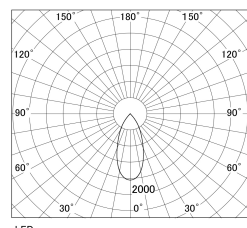

Item no. SD381-2840B9035-R-IK

Series Name: Clady versa R-G tracklight
(In track) (SD381-R-IK)

■ Direct Horizontal Illuminance SD381-2840B9035-R-IK

φ	Illuminance Angle	Beam Angle	Vertical Illuminance(Lx)
	37°	43°	22580
1	10000		5640
	5000		2510
2	2000		1410
	1000		900
3	500		630
	0		460
m		1 2	350

Luminous flux : 3415 lm

Installation	Track mount
Type	Extra high-efficiency tracklight
Fixture wattage	28W
Beam angle	43deg
Color Temp.	3500K
CRI	Ra>90
Luminous	3414 lm
Body	Die-castaluminumalloy
Body finish	Black
Trim finish	Black
Reflector finish	N/A
IP Rate	IP20
Light source	COB module
Input Voltage	AC220~240V
Dimming Type	Non-Dimmable
Certificate	CE,CCC
Cut Hole	N/A