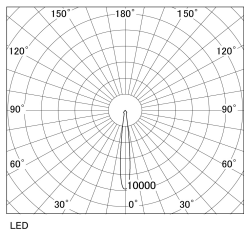

Item no. SD381-2615B9035-R-IK

Series Name: Clady versa R-G tracklight
(In track) (SD381-R-IK)

■ Direct Horizontal Illuminance SD381-2615B9035-R-IK

φ	Illuminance Angle	Beam Angle	Vertical Illuminance(lx)
170	10°	12°	108330
170	10°	12°	27080
170	10°	12°	12040
340	10°	12°	6770
340	10°	12°	4330
520	10°	12°	3010
520	10°	12°	2210
690	10°	12°	1690

Luminous flux : 2755 lm

Installation	Track mount
Type	Extra high-efficiency tracklight
Fixture wattage	23W
Beam angle	12deg
Color Temp.	3500K
CRI	Ra>90
Luminous	2753 lm
Body	Die-castaluminumalloy
Body finish	Black
Trim finish	Black
Reflector finish	N/A
IP Rate	IP20
Light source	COB module
Input Voltage	AC220~240V
Dimming Type	Non-Dimmable
Certificate	CE,CCC
Cut Hole	N/A