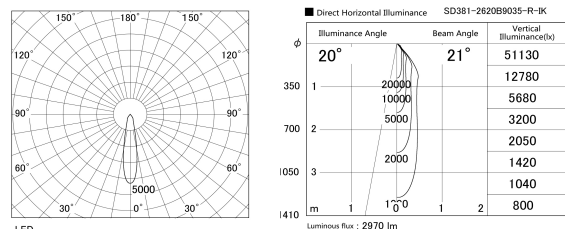

Item no. SD381-2620B9035-R-IK

Series Name: Clady versa R-G tracklight
(In track) (SD381-R-IK)

Installation	Track mount
Type	Extra high-efficiency tracklight
Fixture wattage	23W
Beam angle	21deg
Color Temp.	3500K
CRI	Ra>90
Luminous	2969 lm
Body	Die-castaluminumalloy
Body finish	Black
Trim finish	Black
Reflector finish	N/A
IP Rate	IP20
Light source	COB module
Input Voltage	AC220~240V
Dimming Type	Non-Dimmable
Certificate	CE,CCC
Cut Hole	N/A