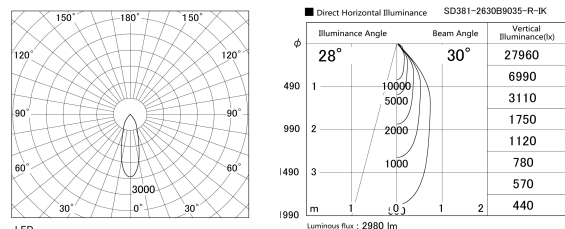

Item no. SD381-2630B9035-R-IK

Series Name: Clady versa R-G tracklight
(In track) (SD381-R-IK)

LED

Installation	Track mount
Type	Extra high-efficiency tracklight
Fixture wattage	23W
Beam angle	30deg
Color Temp.	3500K
CRI	Ra>90
Luminous	2978 lm
Body	Die-castaluminumalloy
Body finish	Black
Trim finish	Black
Reflector finish	N/A
IP Rate	IP20
Light source	COB module
Input Voltage	AC220~240V
Dimming Type	Non-Dimmable
Certificate	CE,CCC
Cut Hole	N/A