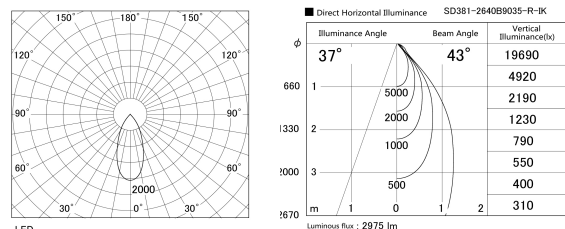

Item no. SD381-2640B9035-R-IK

Series Name: Clady versa R-G tracklight  
(In track) (SD381-R-IK)

Installation	Track mount
Type	Extra high-efficiency tracklight
Fixture wattage	23W
Beam angle	43deg
Color Temp.	3500K
CRI	Ra>90
Luminous	2977 lm
Body	Die-castaluminumalloy
Body finish	Black
Trim finish	Black
Reflector finish	N/A
IP Rate	IP20
Light source	COB module
Input Voltage	AC220~240V
Dimming Type	Non-Dimmable
Certificate	CE,CCC
Cut Hole	N/A