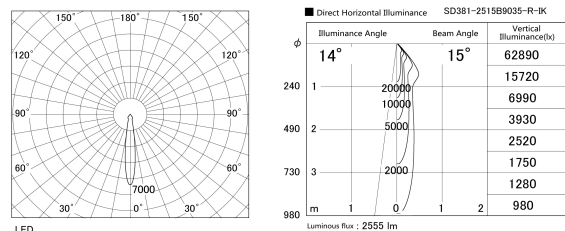

Item no. SD381-2515B9035-R-IK

Series Name: Clady versa R-G tracklight
(In track) (SD381-R-IK)

Installation	Track mount
Type	Extra high-efficiency tracklight
Fixture wattage	23W
Beam angle	15deg
Color Temp.	3500K
CRI	Ra>90
Luminous	2554 lm
Body	Die-castaluminumalloy
Body finish	Black
Trim finish	Black
Reflector finish	N/A
IP Rate	IP20
Light source	COB module
Input Voltage	AC220~240V
Dimming Type	Non-Dimmable
Certificate	CE,CCC
Cut Hole	N/A