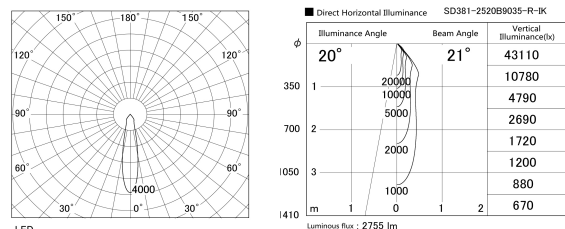

Item no. SD381-2520B9035-R-IK

Series Name: Clady versa R-G tracklight
(In track) (SD381-R-IK)

Installation	Track mount
Type	Extra high-efficiency tracklight
Fixture wattage	23W
Beam angle	21deg
Color Temp.	3500K
CRI	Ra>90
Luminous	2754 lm
Body	Die-castaluminumalloy
Body finish	Black
Trim finish	Black
Reflector finish	N/A
IP Rate	IP20
Light source	COB module
Input Voltage	AC220~240V
Dimming Type	Non-Dimmable
Certificate	CE,CCC
Cut Hole	N/A