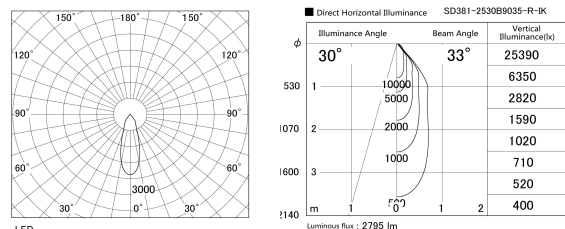

Item no. SD381-2530B9035-R-IK

Series Name: Clady versa R-G tracklight
(In track) (SD381-R-IK)

Installation	Track mount
Type	Extra high-efficiency tracklight
Fixture wattage	23W
Beam angle	33deg
Color Temp.	3500K
CRI	Ra>90
Luminous	2797 lm
Body	Die-castaluminumalloy
Body finish	Black
Trim finish	Black
Reflector finish	N/A
IP Rate	IP20
Light source	COB module
Input Voltage	AC220~240V
Dimming Type	Non-Dimmable
Certificate	CE,CCC
Cut Hole	N/A