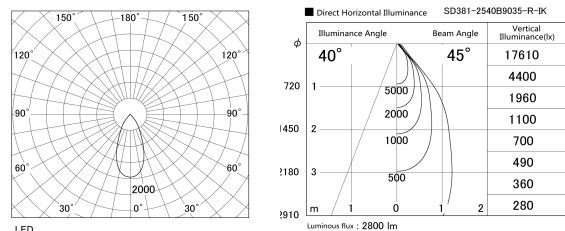

Item no. SD381-2540B9035-R-IK

Series Name: Clady versa R-G tracklight  
(In track) (SD381-R-IK)

Installation	Track mount
Type	Extra high-efficiency tracklight
Fixture wattage	23W
Beam angle	45deg
Color Temp.	3500K
CRI	Ra>90
Luminous	2800 lm
Body	Die-castaluminumalloy
Body finish	Black
Trim finish	Black
Reflector finish	N/A
IP Rate	IP20
Light source	COB module
Input Voltage	AC220~240V
Dimming Type	Non-Dimmable
Certificate	CE,CCC
Cut Hole	N/A