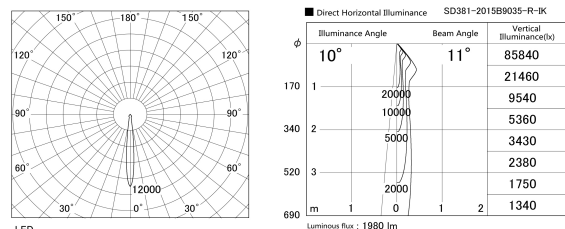

Item no. SD381-2015B9035-R-IK

Series Name: Clady versa R-G tracklight  
(In track) (SD381-R-IK)

Installation	Track mount
Type	Extra high-efficiency tracklight
Fixture wattage	20W
Beam angle	11deg
Color Temp.	3500K
CRI	Ra>90
Luminous	1981 lm
Body	Die-castaluminumalloy
Body finish	Black
Trim finish	Black
Reflector finish	N/A
IP Rate	IP20
Light source	COB module
Input Voltage	AC220~240V
Dimming Type	Non-Dimmable
Certificate	CE,CCC
Cut Hole	N/A