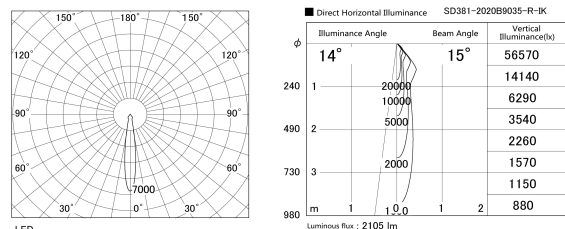

Item no. SD381-2020B9035-R-IK

Series Name: Clady versa R-G tracklight
(In track) (SD381-R-IK)

Installation	Track mount
Type	Extra high-efficiency tracklight
Fixture wattage	20W
Beam angle	15deg
Color Temp.	3500K
CRI	Ra>90
Luminous	2104 lm
Body	Die-castaluminumalloy
Body finish	Black
Trim finish	Black
Reflector finish	N/A
IP Rate	IP20
Light source	COB module
Input Voltage	AC220~240V
Dimming Type	Non-Dimmable
Certificate	CE,CCC
Cut Hole	N/A