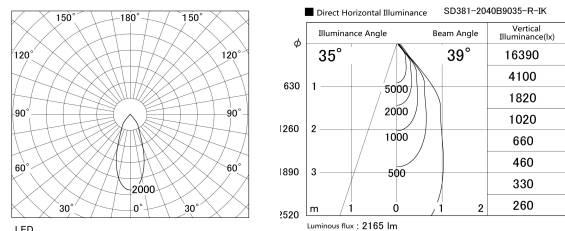

Item no. SD381-2040B9035-R-IK

Series Name: Clady versa R-G tracklight  
(In track) (SD381-R-IK)

Installation	Track mount
Type	Extra high-efficiency tracklight
Fixture wattage	20W
Beam angle	39deg
Color Temp.	3500K
CRI	Ra>90
Luminous	2165 lm
Body	Die-castaluminumalloy
Body finish	Black
Trim finish	Black
Reflector finish	N/A
IP Rate	IP20
Light source	COB module
Input Voltage	AC220~240V
Dimming Type	Non-Dimmable
Certificate	CE,CCC
Cut Hole	N/A