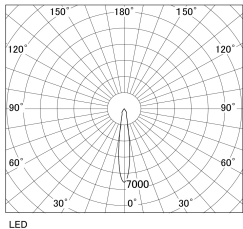

Item no. SD381-1915B9035-R-IK

Series Name: Clady versa R-G tracklight
(In track) (SD381-R-IK)

■ Direct Horizontal Illuminance SD381-1915B9035-R-IK

φ	Illuminance Angle	Beam Angle	Vertical Illuminance(Lx)
260	15°	16°	43370
1			10840
520			4820
2			2710
780			1730
3			1200
1050			890
m			680

Luminous flux : 1690 lm

Installation	Track mount
Type	Extra high-efficiency tracklight
Fixture wattage	18.6W
Beam angle	16deg
Color Temp.	3500K
CRI	Ra>90
Luminous	1691 lm
Body	Die-castaluminumalloy
Body finish	Black
Trim finish	Black
Reflector finish	N/A
IP Rate	IP20
Light source	COB module
Input Voltage	AC220~240V
Dimming Type	Non-Dimmable
Certificate	CE,CCC
Cut Hole	N/A