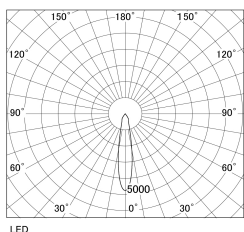

Item no. SD381-1920B9035-R-IK

Series Name: Clady versa R-G tracklight
(In track) (SD381-R-IK)

■ Direct Horizontal Illuminance SD381-1920B9035-R-IK

φ	Illuminance Angle	Beam Angle	Vertical Illuminance(Lx)
	19°	19°	32960
330	10000		8240
	5000		3660
660	2000		2060
1000	1000		1320
1330			920
			670
			520

Luminous flux : 1725 lm

Installation	Track mount	
Type	Extra	high-efficiency tracklight
Fixture wattage	18.6W	
Beam angle	19deg	
Color Temp.	3500K	
CRI	Ra>90	
Luminous	1725 lm	
Body	Die-castaluminumalloy	
Body finish	Black	
Trim finish	Black	
Reflector finish	N/A	
IP Rate	IP20	
Light source	COB module	
Input Voltage	AC220~240V	
Dimming Type	Non-Dimmable	
Certificate	CE,CCC	
Cut Hole	N/A	