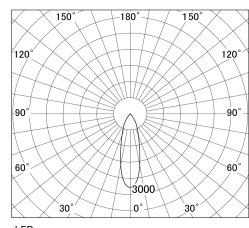

Item no. SD381-1930B9035-R-IK

Series Name: Clady versa R-G tracklight
(In track) (SD381-R-IK)

■ Direct Horizontal Illuminance SD381-1930B9035-R-IK

φ	Illuminance Angle	Beam Angle	Vertical Illuminance(Lx)
	26°	28°	19800
460			4950
920			2200
1380			1240
1840			790
			550
			400
			310

Luminous flux : 1795 lm

Installation	Track mount
Type	Extra high-efficiency tracklight
Fixture wattage	18.6W
Beam angle	28deg
Color Temp.	3500K
CRI	Ra>90
Luminous	1793 lm
Body	Die-castaluminumalloy
Body finish	Black
Trim finish	Black
Reflector finish	N/A
IP Rate	IP20
Light source	COB module
Input Voltage	AC220~240V
Dimming Type	Non-Dimmable
Certificate	CE,CCC
Cut Hole	N/A