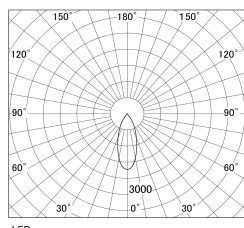

Item no. SD381-1940B9035-R-IK

Series Name: Clady versa R-G tracklight
(In track) (SD381-R-IK)

Installation	Track mount	
Type	Extra	high-efficiency tracklight
Fixture wattage	18.6W	
Beam angle	37deg	
Color Temp.	3500K	
CRI	Ra>90	
Luminous	1826 lm	
Body	Die-castaluminumalloy	
Body finish	Black	
Trim finish	Black	
Reflector finish	N/A	
IP Rate	IP20	
Light source	COB module	
Input Voltage	AC220~240V	
Dimming Type	Non-Dimmable	
Certificate	CE,CCC	
Cut Hole	N/A	

■ Direct Horizontal Illuminance SD381-1940B9035-R-IK

φ	Illuminance Angle	Beam Angle	Vertical Illuminance(Lx)
590	33°	37°	15190
1180			3800
1770			1690
3360			950
			610
			420
			310
			240

Luminous flux : 1825 lm