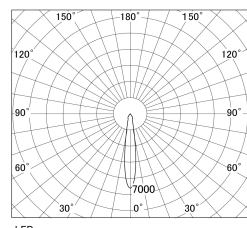

Item no. SD381-1115B9035-R-IK

Series Name: Clady versa R-G tracklight
(In track) (SD381-R-IK)

■ Direct Horizontal Illuminance SD381-1115B9035-R-IK

φ	Illuminance Angle	Beam Angle	Vertical Illuminance(Lx)
260	15°	16°	26560
520			6640
780			2950
1050			1660
			1060
			740
			540
			410

Luminous flux : 1025 lm

LED

Installation	Track mount	
Type	Extra	high-efficiency tracklight
Fixture wattage	10.5W	
Beam angle	16deg	
Color Temp.	3500K	
CRI	Ra>90	
Luminous	1023 lm	
Body	Die-castaluminumalloy	
Body finish	Black	
Trim finish	Black	
Reflector finish	N/A	
IP Rate	IP20	
Light source	COB module	
Input Voltage	AC220~240V	
Dimming Type	Non-Dimmable	
Certificate	CE,CCC	
Cut Hole	N/A	