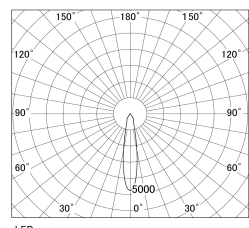

Item no. SD381-1120B9035-R-IK

Series Name: Clady versa R-G tracklight
(In track) (SD381-R-IK)

■ Direct Horizontal Illuminance SD381-1120B9035-R-IK

φ	Illuminance Angle	Beam Angle	Vertical Illuminance(Lx)
19°	19°	19°	20030
330	10000		5010
660	2000		2230
1000	1000		1250
1330	500		800
	310		560
			410
			310

Luminous flux : 1050 lm

Installation	Track mount	
Type	Extra	high-efficiency tracklight
Fixture wattage	10.5W	
Beam angle	19deg	
Color Temp.	3500K	
CRI	Ra>90	
Luminous	1048 lm	
Body	Die-castaluminumalloy	
Body finish	Black	
Trim finish	Black	
Reflector finish	N/A	
IP Rate	IP20	
Light source	COB module	
Input Voltage	AC220~240V	
Dimming Type	Non-Dimmable	
Certificate	CE,CCC	
Cut Hole	N/A	