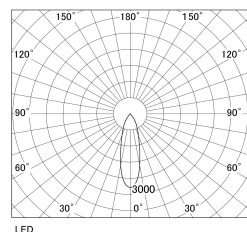

Item no. SD381-1130B9035-R-IK

Series Name: Clady versa R-G tracklight
(In track) (SD381-R-IK)

■ Direct Horizontal Illuminance SD381-1130B9035-R-IK

φ	Illuminance Angle	Beam Angle	Vertical Illuminance(Lx)
	26°	28°	11970
460	5000		2990
920	2000		1330
1380	1000		750
1840	500		480
			330
			240
			190

Luminous flux : 1085 lm

Installation	Track mount
Type	Extra high-efficiency tracklight
Fixture wattage	10.5W
Beam angle	28deg
Color Temp.	3500K
CRI	Ra>90
Luminous	1084 lm
Body	Die-castaluminumalloy
Body finish	Black
Trim finish	Black
Reflector finish	N/A
IP Rate	IP20
Light source	COB module
Input Voltage	AC220~240V
Dimming Type	Non-Dimmable
Certificate	CE,CCC
Cut Hole	N/A