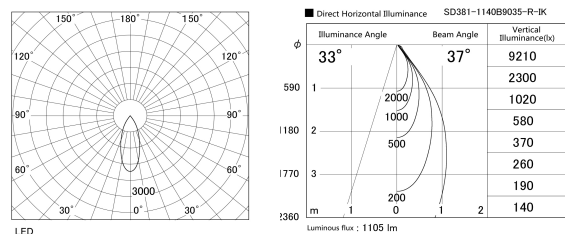

Item no. SD381-1140B9035-R-IK

Series Name: Clady versa R-G tracklight  
(In track) (SD381-R-IK)

Installation	Track mount	
Type	Extra	high-efficiency tracklight
Fixture wattage	10.5W	
Beam angle	37deg	
Color Temp.	3500K	
CRI	Ra>90	
Luminous	1107 lm	
Body	Die-castaluminumalloy	
Body finish	Black	
Trim finish	Black	
Reflector finish	N/A	
IP Rate	IP20	
Light source	COB module	
Input Voltage	AC220~240V	
Dimming Type	Non-Dimmable	
Certificate	CE,CCC	
Cut Hole	N/A	