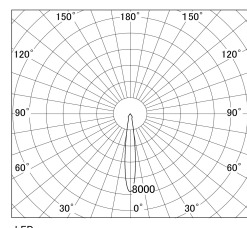

Item no. SD381-0815B9035-R-IK

Series Name: Clady versa R-G tracklight
(In track) (SD381-R-IK)

■ Direct Horizontal Illuminance SD381-0815B9035-R-IK

φ	Illuminance Angle	Beam Angle	Vertical Illuminance(Lx)
	13°	14°	24950
220	10000		6240
	5000		2770
450	2000		1560
	1000		1000
680			690
			510
910			390

Luminous flux : 805 lm

Installation	Track mount
Type	Extra high-efficiency tracklight
Fixture wattage	7.5W
Beam angle	16deg
Color Temp.	3500K
CRI	Ra>90
Luminous	768 lm
Body	Die-castaluminumalloy
Body finish	Black
Trim finish	Black
Reflector finish	N/A
IP Rate	IP20
Light source	COB module
Input Voltage	AC220~240V
Dimming Type	Non-Dimmable
Certificate	CE,CCC
Cut Hole	N/A