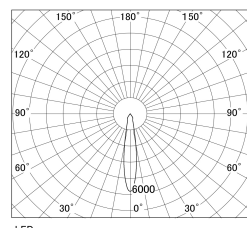

Item no. SD381-0820B9035-R-IK

Series Name: Clady versa R-G tracklight
(In track) (SD381-R-IK)

■ Direct Horizontal Illuminance SD381-0820B9035-R-IK

| φ | Illuminance Angle | Beam Angle | Vertical Illuminance(lx) |
|------|-------------------|------------|--------------------------|
| | 17° | 17° | 19380 |
| 290 | 1 | | 4840 |
| | | | 2150 |
| 590 | 2 | | 1210 |
| | | | 780 |
| 890 | 3 | | 540 |
| | | | 400 |
| 1190 | m | 1 0 1 2 | 300 |

Luminous flux : 835 lm

LED

| | |
|------------------|----------------------------------|
| Installation | Track mount |
| Type | Extra high-efficiency tracklight |
| Fixture wattage | 7.5W |
| Beam angle | 20deg |
| Color Temp. | 3500K |
| CRI | Ra>90 |
| Luminous | 783 lm |
| Body | Die-castaluminumalloy |
| Body finish | Black |
| Trim finish | Black |
| Reflector finish | N/A |
| IP Rate | IP20 |
| Light source | COB module |
| Input Voltage | AC220~240V |
| Dimming Type | Non-Dimmable |
| Certificate | CE,CCC |
| Cut Hole | N/A |