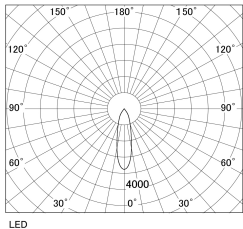

Item no. SD381-0830B9035-R-IK

Series Name: Clady versa R-G tracklight
(In track) (SD381-R-IK)

■ Direct Horizontal Illuminance SD381-0830B9035-R-IK

φ	Illuminance Angle	Beam Angle	Vertical Illuminance(Lx)
	24°	26°	10520
420	5000		2630
850	2000		1170
1270	1000		660
1700	500		420
		1	290
		2	210
		3	160

Luminous flux : 870 lm

Installation	Track mount
Type	Extra high-efficiency tracklight
Fixture wattage	7.5W
Beam angle	29deg
Color Temp.	3500K
CRI	Ra>90
Luminous	814 lm
Body	Die-castaluminumalloy
Body finish	Black
Trim finish	Black
Reflector finish	N/A
IP Rate	IP20
Light source	COB module
Input Voltage	AC220~240V
Dimming Type	Non-Dimmable
Certificate	CE,CCC
Cut Hole	N/A