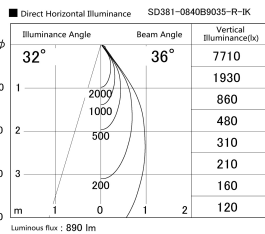

Item no. SD381-0840B9035-R-IK

Series Name: Clady versa R-G tracklight  
(In track) (SD381-R-IK)

Installation	Track mount
Type	Extra high-efficiency tracklight
Fixture wattage	7.5W
Beam angle	38deg
Color Temp.	3500K
CRI	Ra>90
Luminous	830 lm
Body	Die-castaluminumalloy
Body finish	Black
Trim finish	Black
Reflector finish	N/A
IP Rate	IP20
Light source	COB module
Input Voltage	AC220~240V
Dimming Type	Non-Dimmable
Certificate	CE,CCC
Cut Hole	N/A