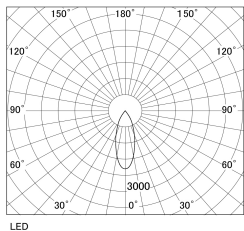

Item no. SD381-0840B9035-R-IK

Series Name: Clady versa R-G tracklight  
(In track) (SD381-R-IK)

Installation	Track mount
Type	Extra high-efficiency tracklight
Fixture wattage	7.5W
Beam angle	38deg
Color Temp.	3500K
CRI	Ra>90
Luminous	830 lm
Body	Die-castaluminumalloy
Body finish	Black
Trim finish	Black
Reflector finish	N/A
IP Rate	IP20
Light source	COB module
Input Voltage	AC220~240V
Dimming Type	Non-Dimmable
Certificate	CE,CCC
Cut Hole	N/A