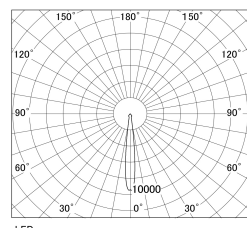

Item no. SD381-3515B9040-R-IK

Series Name: Clady versa R-G tracklight
(In track) (SD381-R-IK)

■ Direct Horizontal Illuminance SD381-3515B9040-R-IK

φ	Illuminance Angle	Beam Angle	Vertical Illuminance(Lx)
190	11°	12°	149840
380			37460
570			16650
770			9370
			5990
			4160
			3060
			2340

Luminous flux : 3965 lm

LED

Installation	Track mount
Type	Extra high-efficiency tracklight
Fixture wattage	36W
Beam angle	12deg
Color Temp.	4000K
CRI	Ra>90
Luminous	3964 lm
Body	Die-castaluminumalloy
Body finish	Black
Trim finish	Black
Reflector finish	N/A
IP Rate	IP20
Light source	COB module
Input Voltage	AC220~240V
Dimming Type	Non-Dimmable
Certificate	CE,CCC
Cut Hole	N/A