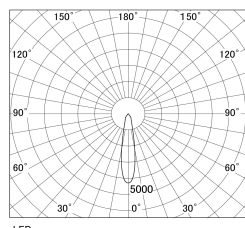

Item no. SD381-3520B9040-R-IK

Series Name: Clady versa R-G tracklight
(In track) (SD381-R-IK)

■ Direct Horizontal Illuminance SD381-3520B9040-R-IK

φ	Illuminance Angle	Beam Angle	Vertical Illuminance(lx)
	20°	21°	73600
350			18400
700			8180
1050			4600
1410			2940
			2040
			1500
			1150

Luminous flux : 4275 lm

Installation	Track mount
Type	Extra high-efficiency tracklight
Fixture wattage	36W
Beam angle	21deg
Color Temp.	4000K
CRI	Ra>90
Luminous	4274 lm
Body	Die-castaluminumalloy
Body finish	Black
Trim finish	Black
Reflector finish	N/A
IP Rate	IP20
Light source	COB module
Input Voltage	AC220~240V
Dimming Type	Non-Dimmable
Certificate	CE,CCC
Cut Hole	N/A