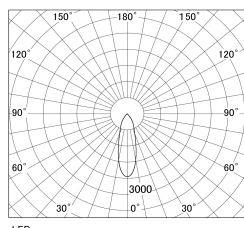

Item no. SD381-3530B9040-R-IK

Series Name: Clady versa R-G tracklight
(In track) (SD381-R-IK)

■ Direct Horizontal Illuminance SD381-3530B9040-R-IK

φ	Illuminance Angle	Beam Angle	Vertical Illuminance(Lx)
	28°	30°	40260
490	20000		10070
990	10000		4470
1490	5000		2520
1990	2000		1610
	1000		1120
			820
			630

Luminous flux : 4290 lm

Installation	Track mount
Type	Extra high-efficiency tracklight
Fixture wattage	36W
Beam angle	30deg
Color Temp.	4000K
CRI	Ra>90
Luminous	4289 lm
Body	Die-castaluminumalloy
Body finish	Black
Trim finish	Black
Reflector finish	N/A
IP Rate	IP20
Light source	COB module
Input Voltage	AC220~240V
Dimming Type	Non-Dimmable
Certificate	CE,CCC
Cut Hole	N/A