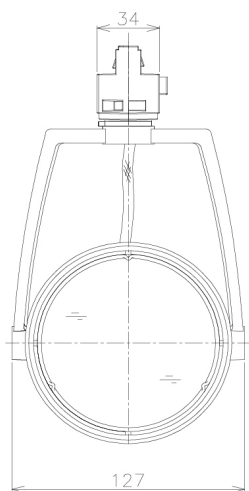

Item no. SD381-3540B9040-R-IK

Series Name: Clady versa R-G tracklight  
(In track) (SD381-R-IK)

■ Direct Horizontal Illuminance SD381-3540B9040-R-IK

φ	Illuminance Angle	Beam Angle	Vertical Illuminance(Lx)
	37°	43°	28340
1	10000		7080
	5000		3150
2	2000		1770
	1000		1130
3			790
			580
m			440

Luminous flux : 4285 lm

LED

Installation	Track mount
Type	Extra high-efficiency tracklight
Fixture wattage	36W
Beam angle	43deg
Color Temp.	4000K
CRI	Ra>90
Luminous	4285 lm
Body	Die-castaluminumalloy
Body finish	Black
Trim finish	Black
Reflector finish	N/A
IP Rate	IP20
Light source	COB module
Input Voltage	AC220~240V
Dimming Type	Non-Dimmable
Certificate	CE,CCC
Cut Hole	N/A