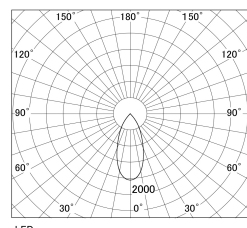

Item no. SD381-3540B9040-R-IK

Series Name: Clady versa R-G tracklight  
(In track) (SD381-R-IK)

■ Direct Horizontal Illuminance SD381-3540B9040-R-IK

φ	Illuminance Angle	Beam Angle	Vertical Illuminance(Lx)
	37°	43°	28340
1	10000		7080
	5000		3150
2	2000		1770
	1000		1130
3			790
			580
m			440

Luminous flux : 4285 lm

LED

Installation	Track mount
Type	Extra high-efficiency tracklight
Fixture wattage	36W
Beam angle	43deg
Color Temp.	4000K
CRI	Ra>90
Luminous	4285 lm
Body	Die-castaluminumalloy
Body finish	Black
Trim finish	Black
Reflector finish	N/A
IP Rate	IP20
Light source	COB module
Input Voltage	AC220~240V
Dimming Type	Non-Dimmable
Certificate	CE,CCC
Cut Hole	N/A