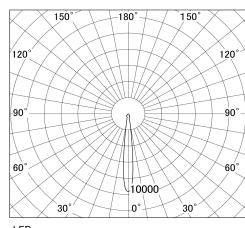

Item no. SD381-2815B9040-R-IK

Series Name: Clady versa R-G tracklight  
(In track) (SD381-R-IK)

■ Direct Horizontal Illuminance SD381-2815B9040-R-IK

φ	Illuminance Angle	Beam Angle	Vertical Illuminance(Lx)
190	11°	12°	123990
380	50000		31000
570	20000		13780
770	10000		7750
	5000		4960
			3440
			2530
			1940

Luminous flux : 3205 lm

Installation	Track mount
Type	Extra high-efficiency tracklight
Fixture wattage	28W
Beam angle	12deg
Color Temp.	4000K
CRI	Ra>90
Luminous	3203 lm
Body	Die-castaluminumalloy
Body finish	Black
Trim finish	Black
Reflector finish	N/A
IP Rate	IP20
Light source	COB module
Input Voltage	AC220~240V
Dimming Type	Non-Dimmable
Certificate	CE,CCC
Cut Hole	N/A