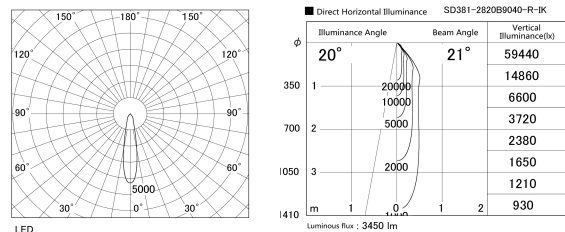

Item no. SD381-2820B9040-R-IK

Series Name: Clady versa R-G tracklight
(In track) (SD381-R-IK)

LED

Installation	Track mount
Type	Extra high-efficiency tracklight
Fixture wattage	28W
Beam angle	21deg
Color Temp.	4000K
CRI	Ra>90
Luminous	3452 lm
Body	Die-castaluminumalloy
Body finish	Black
Trim finish	Black
Reflector finish	N/A
IP Rate	IP20
Light source	COB module
Input Voltage	AC220~240V
Dimming Type	Non-Dimmable
Certificate	CE,CCC
Cut Hole	N/A