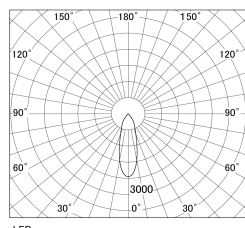

Item no. SD381-2830B9040-R-IK

Series Name: Clady versa R-G tracklight  
(In track) (SD381-R-IK)

■ Direct Horizontal Illuminance SD381-2830B9040-R-IK

φ	Illuminance Angle	Beam Angle	Vertical Illuminance(Lx)
	28°	30°	32540
490	10000	5000	8130
990	2000		3620
1490	1000		2030
1990			1300
			900
			660
			510

Luminous flux : 3465 lm

Installation	Track mount
Type	Extra high-efficiency tracklight
Fixture wattage	28W
Beam angle	30deg
Color Temp.	4000K
CRI	Ra>90
Luminous	3466 lm
Body	Die-castaluminumalloy
Body finish	Black
Trim finish	Black
Reflector finish	N/A
IP Rate	IP20
Light source	COB module
Input Voltage	AC220~240V
Dimming Type	Non-Dimmable
Certificate	CE,CCC
Cut Hole	N/A