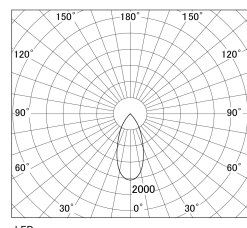

Item no. SD381-2840B9040-R-IK

Series Name: Clady versa R-G tracklight
(In track) (SD381-R-IK)

■ Direct Horizontal Illuminance SD381-2840B9040-R-IK

φ	Illuminance Angle	Beam Angle	Vertical Illuminance(Lx)
	37°	43°	22900
1	10000		5720
	5000		2540
2	2000		1430
	1000		920
3			640
	500		470
m			360

Luminous flux : 3460 lm

LED

Installation	Track mount
Type	Extra high-efficiency tracklight
Fixture wattage	28W
Beam angle	43deg
Color Temp.	4000K
CRI	Ra>90
Luminous	3462 lm
Body	Die-castaluminumalloy
Body finish	Black
Trim finish	Black
Reflector finish	N/A
IP Rate	IP20
Light source	COB module
Input Voltage	AC220~240V
Dimming Type	Non-Dimmable
Certificate	CE,CCC
Cut Hole	N/A