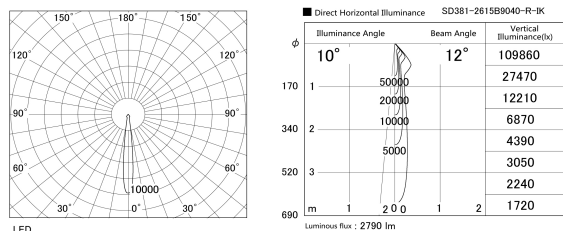

Item no. SD381-2615B9040-R-IK

Series Name: Clady versa R-G tracklight  
(In track) (SD381-R-IK)

Installation	Track mount
Type	Extra high-efficiency tracklight
Fixture wattage	23W
Beam angle	12deg
Color Temp.	4000K
CRI	Ra>90
Luminous	2792 lm
Body	Die-castaluminumalloy
Body finish	Black
Trim finish	Black
Reflector finish	N/A
IP Rate	IP20
Light source	COB module
Input Voltage	AC220~240V
Dimming Type	Non-Dimmable
Certificate	CE,CCC
Cut Hole	N/A