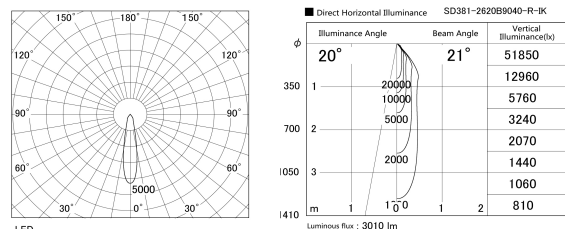

Item no. SD381-2620B9040-R-IK

Series Name: Clady versa R-G tracklight
(In track) (SD381-R-IK)

Installation	Track mount
Type	Extra high-efficiency tracklight
Fixture wattage	23W
Beam angle	21deg
Color Temp.	4000K
CRI	Ra>90
Luminous	3011 lm
Body	Die-castaluminumalloy
Body finish	Black
Trim finish	Black
Reflector finish	N/A
IP Rate	IP20
Light source	COB module
Input Voltage	AC220~240V
Dimming Type	Non-Dimmable
Certificate	CE,CCC
Cut Hole	N/A