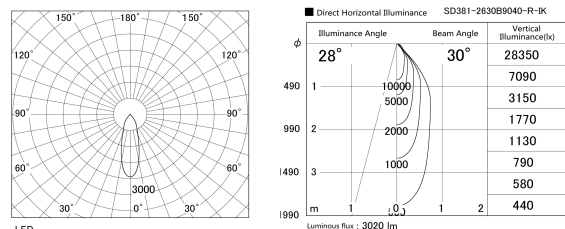

Item no. SD381-2630B9040-R-IK

Series Name: Clady versa R-G tracklight
(In track) (SD381-R-IK)

Installation	Track mount
Type	Extra high-efficiency tracklight
Fixture wattage	23W
Beam angle	30deg
Color Temp.	4000K
CRI	Ra>90
Luminous	3020 lm
Body	Die-castaluminumalloy
Body finish	Black
Trim finish	Black
Reflector finish	N/A
IP Rate	IP20
Light source	COB module
Input Voltage	AC220~240V
Dimming Type	Non-Dimmable
Certificate	CE,CCC
Cut Hole	N/A