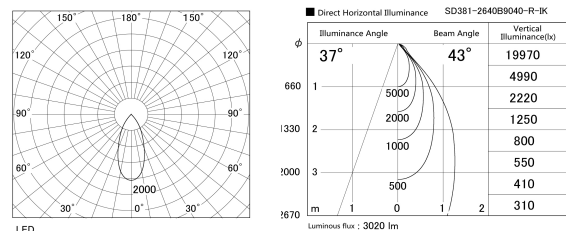

Item no. SD381-2640B9040-R-IK

Series Name: Clady versa R-G tracklight
(In track) (SD381-R-IK)

Installation	Track mount
Type	Extra high-efficiency tracklight
Fixture wattage	23W
Beam angle	43deg
Color Temp.	4000K
CRI	Ra>90
Luminous	3019 lm
Body	Die-castaluminumalloy
Body finish	Black
Trim finish	Black
Reflector finish	N/A
IP Rate	IP20
Light source	COB module
Input Voltage	AC220~240V
Dimming Type	Non-Dimmable
Certificate	CE,CCC
Cut Hole	N/A