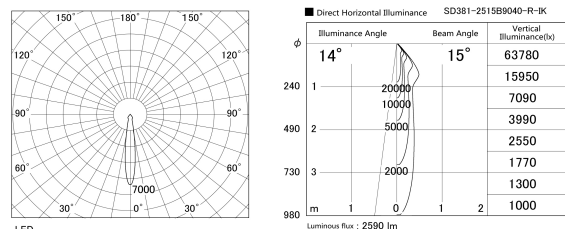

Item no. SD381-2515B9040-R-IK

Series Name: Clady versa R-G tracklight
(In track) (SD381-R-IK)

Installation	Track mount
Type	Extra high-efficiency tracklight
Fixture wattage	23W
Beam angle	15deg
Color Temp.	4000K
CRI	Ra>90
Luminous	2590 lm
Body	Die-castaluminumalloy
Body finish	Black
Trim finish	Black
Reflector finish	N/A
IP Rate	IP20
Light source	COB module
Input Voltage	AC220~240V
Dimming Type	Non-Dimmable
Certificate	CE,CCC
Cut Hole	N/A