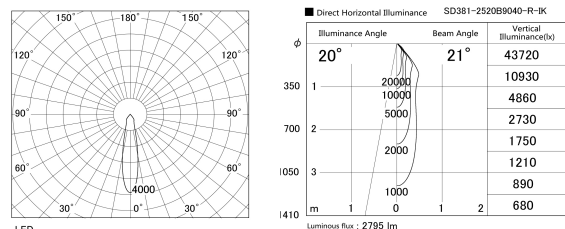

Item no. SD381-2520B9040-R-IK

Series Name: Clady versa R-G tracklight
(In track) (SD381-R-IK)

Installation	Track mount
Type	Extra high-efficiency tracklight
Fixture wattage	23W
Beam angle	21deg
Color Temp.	4000K
CRI	Ra>90
Luminous	2793 lm
Body	Die-castaluminumalloy
Body finish	Black
Trim finish	Black
Reflector finish	N/A
IP Rate	IP20
Light source	COB module
Input Voltage	AC220~240V
Dimming Type	Non-Dimmable
Certificate	CE,CCC
Cut Hole	N/A