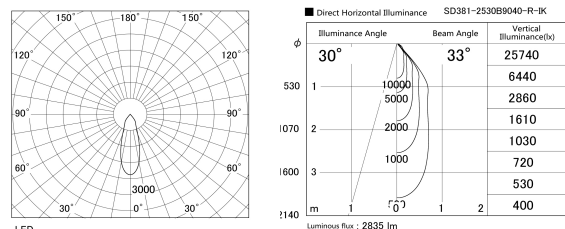

Item no. SD381-2530B9040-R-IK

Series Name: Clady versa R-G tracklight
(In track) (SD381-R-IK)

Installation	Track mount
Type	Extra high-efficiency tracklight
Fixture wattage	23W
Beam angle	33deg
Color Temp.	4000K
CRI	Ra>90
Luminous	2736 lm
Body	Die-castaluminumalloy
Body finish	Black
Trim finish	Black
Reflector finish	N/A
IP Rate	IP20
Light source	COB module
Input Voltage	AC220~240V
Dimming Type	Non-Dimmable
Certificate	CE,CCC
Cut Hole	N/A