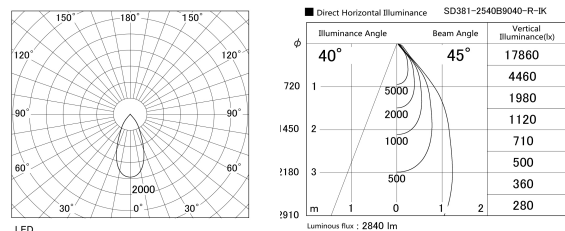

Item no. SD381-2540B9040-R-IK

Series Name: Clady versa R-G tracklight
(In track) (SD381-R-IK)

Installation	Track mount
Type	Extra high-efficiency tracklight
Fixture wattage	23W
Beam angle	45deg
Color Temp.	4000K
CRI	Ra>90
Luminous	2839 lm
Body	Die-castaluminumalloy
Body finish	Black
Trim finish	Black
Reflector finish	N/A
IP Rate	IP20
Light source	COB module
Input Voltage	AC220~240V
Dimming Type	Non-Dimmable
Certificate	CE,CCC
Cut Hole	N/A