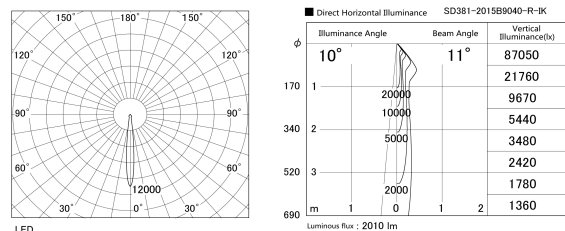

Item no. SD381-2015B9040-R-IK

Series Name: Clady versa R-G tracklight
(In track) (SD381-R-IK)

Installation	Track mount
Type	Extra high-efficiency tracklight
Fixture wattage	20W
Beam angle	11deg
Color Temp.	4000K
CRI	Ra>90
Luminous	2009 lm
Body	Die-castaluminumalloy
Body finish	Black
Trim finish	Black
Reflector finish	N/A
IP Rate	IP20
Light source	COB module
Input Voltage	AC220~240V
Dimming Type	Non-Dimmable
Certificate	CE,CCC
Cut Hole	N/A