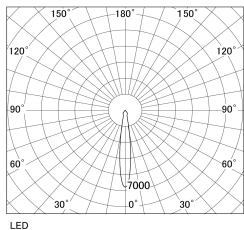

Item no. SD381-2020B9040-R-IK

Series Name: Clady versa R-G tracklight
(In track) (SD381-R-IK)

■ Direct Horizontal Illuminance SD381-2020B9040-R-IK

φ	Illuminance Angle	Beam Angle	Vertical Illuminance(lx)
	14°	15°	57380
240	1		14340
			6380
480	2		3590
			2300
730	3		1590
			1170
980			900

Luminous flux : 2135 lm

Installation	Track mount
Type	Extra high-efficiency tracklight
Fixture wattage	20W
Beam angle	15deg
Color Temp.	4000K
CRI	Ra>90
Luminous	2134 lm
Body	Die-castaluminumalloy
Body finish	Black
Trim finish	Black
Reflector finish	N/A
IP Rate	IP20
Light source	COB module
Input Voltage	AC220~240V
Dimming Type	Non-Dimmable
Certificate	CE,CCC
Cut Hole	N/A